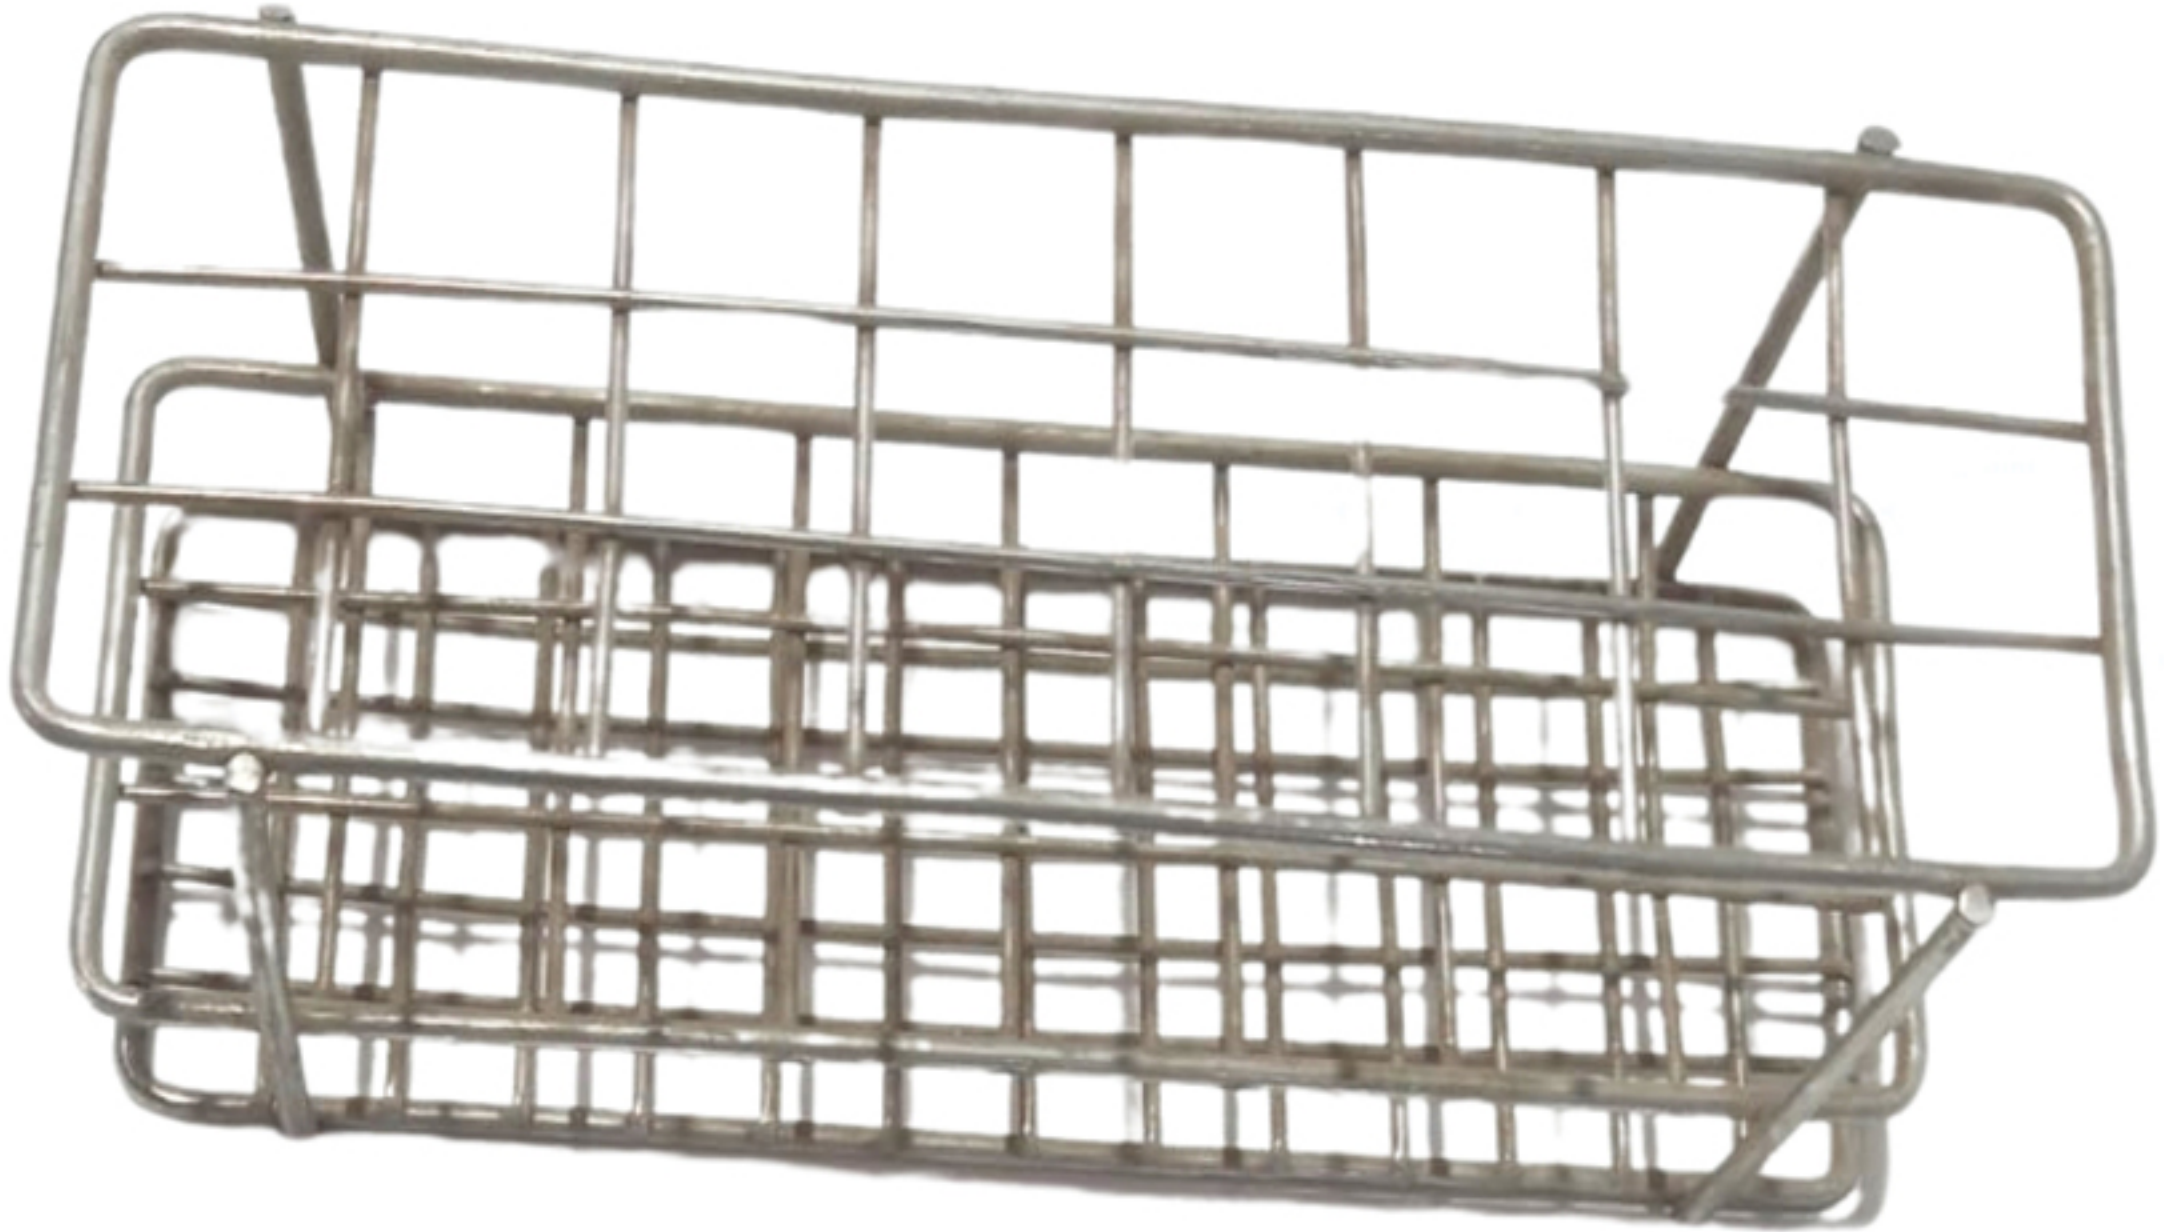

94-101
13cm

94-103
13cm

TRITOOOLS CO

Where Discovery Knows No Bounds

Test Tube Racks

94-122
24 Holes